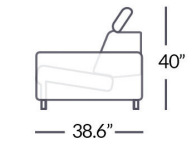

Stressless® Anna

Modules with Power as an option in all seats							Modules without Power				
-25"-	-51"-	-76"-	-49"-	-45"-	-45"-	-30"-	19.7"	19.7"	19.7"	10" 10"	9.5" 9.5"
1s wo arm	2s wo arm	3s wo arm	Corner	End back module left	End back module right	Longseat medium	Center module	End module left	End module right	A2 arm left/right	A3 arm left/right

Stressless® Anna Arm A2

Stressless® Anna Arm A3

- Near-zero gravity for maximum relaxation and improved circulation.
- Space saver "wall-hugger" operation.
- Molded foam seats with comfort zones.
- The headrest and seat recline can be stopped in unlimited positions for ultimate comfort.
- Spruce/birch plywood side panels with wooden bow leg or fully upholstered arms with steel bow.
- Double "baseball" stitching with upholstery back draws reduce bagging.

Stressless® Anna - Measurements (inches)

Item no.	Model	Width	Height	Depth	Seat Height	Seat Depth
N/A	Anna 1 Seat with A2 Arms	45	33.9	40.6	18.1	21.3
N/A	Anna 1 Seat with A3 Arms	44	33.9	40.6	18.1	21.3
N/A	Anna 2 Seat with A2 Arms	71	33.9	40.6	18.1	21.3
N/A	Anna 2 Seat with A3 Arms	70	33.9	40.6	18.1	21.3
N/A	Anna 3 Seat with A2 Arms	96	33.9	40.6	18.1	21.3
N/A	Anna 3 Seat with A3 Arms	95	33.9	40.6	18.1	21.3
N/A	Anna End Module with Back Left/Right	45	33.9	40.6	18.1	21.3
N/A	Anna End Module Left/Right	19.7	18.5	38.2	18.1	38.2
N/A	Anna Center Module	19.7	18.5	38.2	18.1	38.2
N/A	Anna Longseat w/o Arms	30	33.9	67.3	18.1	48.8
N/A	Anna Corner	49	33.9	--	18.1	35