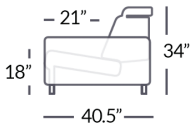

Stressless® Anna

Modules with Power as an option in all seats							Modules without Power				
-25"-	-51"-	-76"-	-49"-	-45"-	-45"-	-30"-	19.7"	19.7"	19.7"	10" 10"	9.5" 9.5"
1s wo arm	2s wo arm	3s wo arm	Corner	End back module left	End back module right	Longseat medium	Center module	End module left	End module right	A2 arm left/right	A3 arm left/right

Stressless® Anna - Measurements (inches)

Item no.	Model	Width	Height	Depth	Seat Height	Seat Depth
N/A	Anna 1 Seat with A2 Arms	45	33.9	40.6	18.1	21.3
N/A	Anna 1 Seat with A3 Arms	44	33.9	40.6	18.1	21.3
N/A	Anna 2 Seat with A2 Arms	71	33.9	40.6	18.1	21.3
N/A	Anna 2 Seat with A3 Arms	70	33.9	40.6	18.1	21.3
N/A	Anna 3 Seat with A2 Arms	96	33.9	40.6	18.1	21.3
N/A	Anna 3 Seat with A3 Arms	95	33.9	40.6	18.1	21.3
N/A	Anna End Module with Back Left/Right	45	33.9	40.6	18.1	21.3
N/A	Anna End Module Left/Right	19.7	18.5	38.2	18.1	38.2
N/A	Anna Center Module	19.7	18.5	38.2	18.1	38.2
N/A	Anna Longseat w/o Arms	30	33.9	67.3	18.1	48.8
N/A	Anna Corner	49	33.9	--	18.1	35